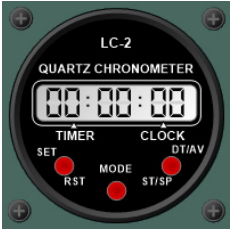

Panel Builder 3 Condor

Chronometer Condor

Displays Local Time in a Chronometer (time only!)

Clock Analog Condor

Displays Local Time in Clock Dial format.

Com Radio Condor

Displays frequency of the Com Radio

Magnetic Compass

Displays the magnetic heading of the aircraft

Airspeed Indicator Antares 18S

Displays airspeed in km/h

Airspeed Indicator Condor Blanik

Displays airspeed in km/h

Airspeed Indicator Condor Cirrus

Displays the attitude of aircraft

EVariometer Condor

Displays vertical speed and altitude

GForce Condor

Displays the G-Force exerted on the aircraft

Heading Indicator Condor

Displays the current heading

Turn Rate and Slip Indicator for Condor

Displays the turn rate in deg/min and if the aircraft slips (is uncoordinated).

Variometer Condor

Displays the rate at which the aircraft climbs or descends in knots or meters/second

Yaw String Condor

Displays the a yaw string overlay on the main monitor